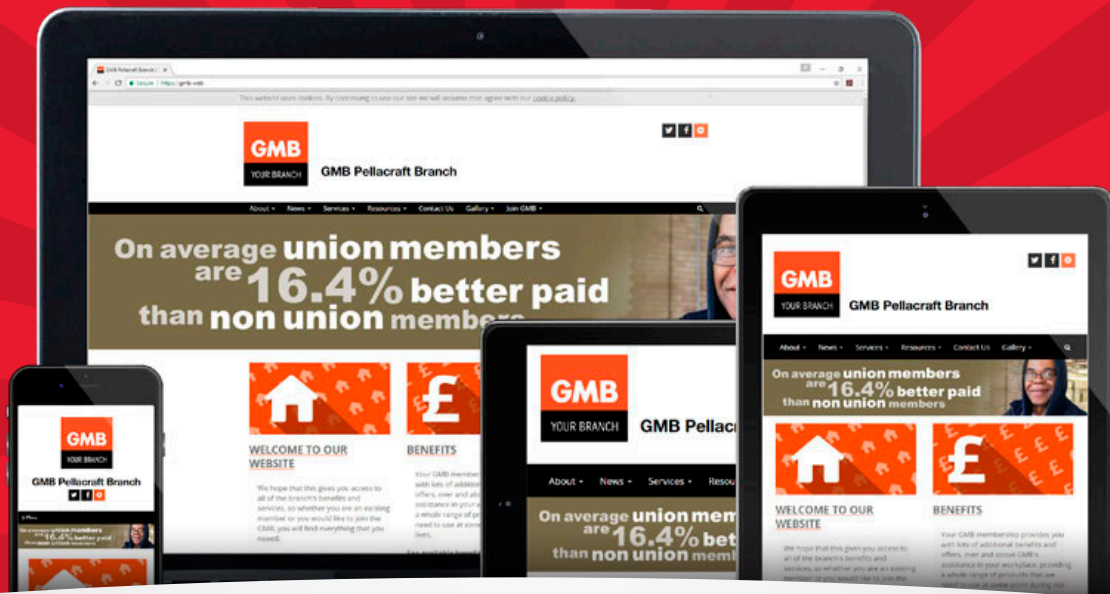

Leave a lasting impression
with a quality union website

HASSLE-FREE WEBSITES FROM ONLY £100 A YEAR!

Don't have time to set-up & maintain a website?

We'll produce a website for you and ensure the content is always current and up-to-date.

Easy to edit branch pages; do as much or as little as you like.

It's easy to update branch pages yourself or if you don't have time let us take care of it for you.

Update your website automatically.

Post on social media with any mobile device and your website will publish it too. Keep your website current and interesting with no extra work.